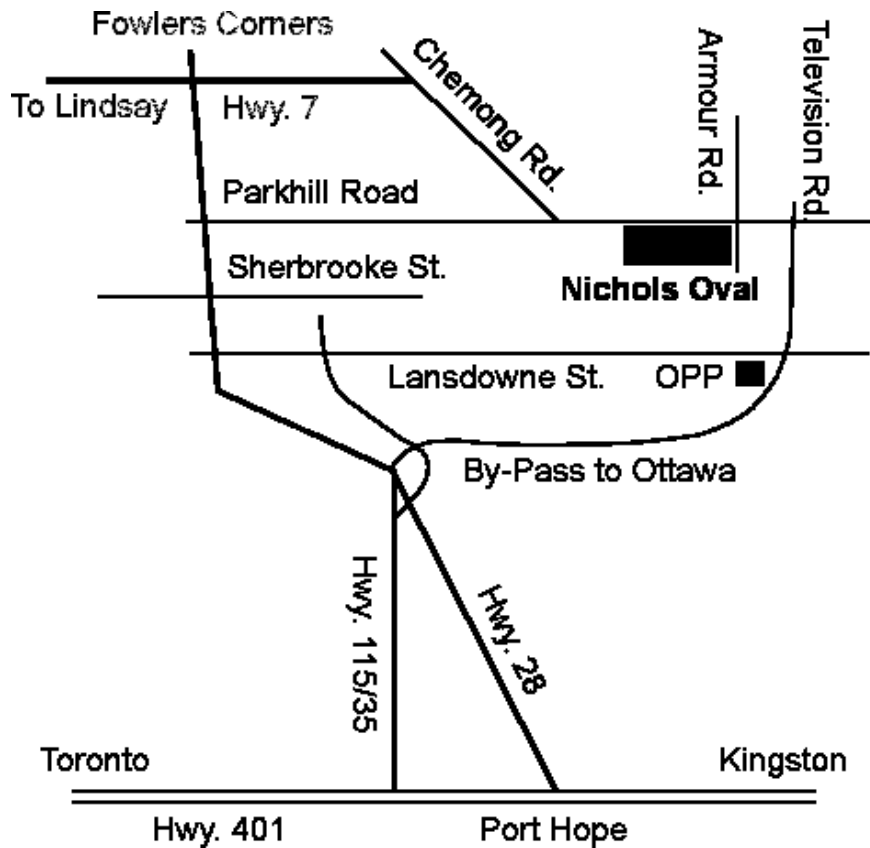

JUDGING SCHEDULE

KAWARTHA KENNEL CLUB

NICHOLS OVAL PARK
Parkhill & Armour Road
Peterborough, Ontario

Friday, JULY 3, 2009
Saturday, JULY 4, 2009
Sunday, JULY 5, 2009
Monday, JULY 6, 2009

FRIDAY, JULY 3, 2009